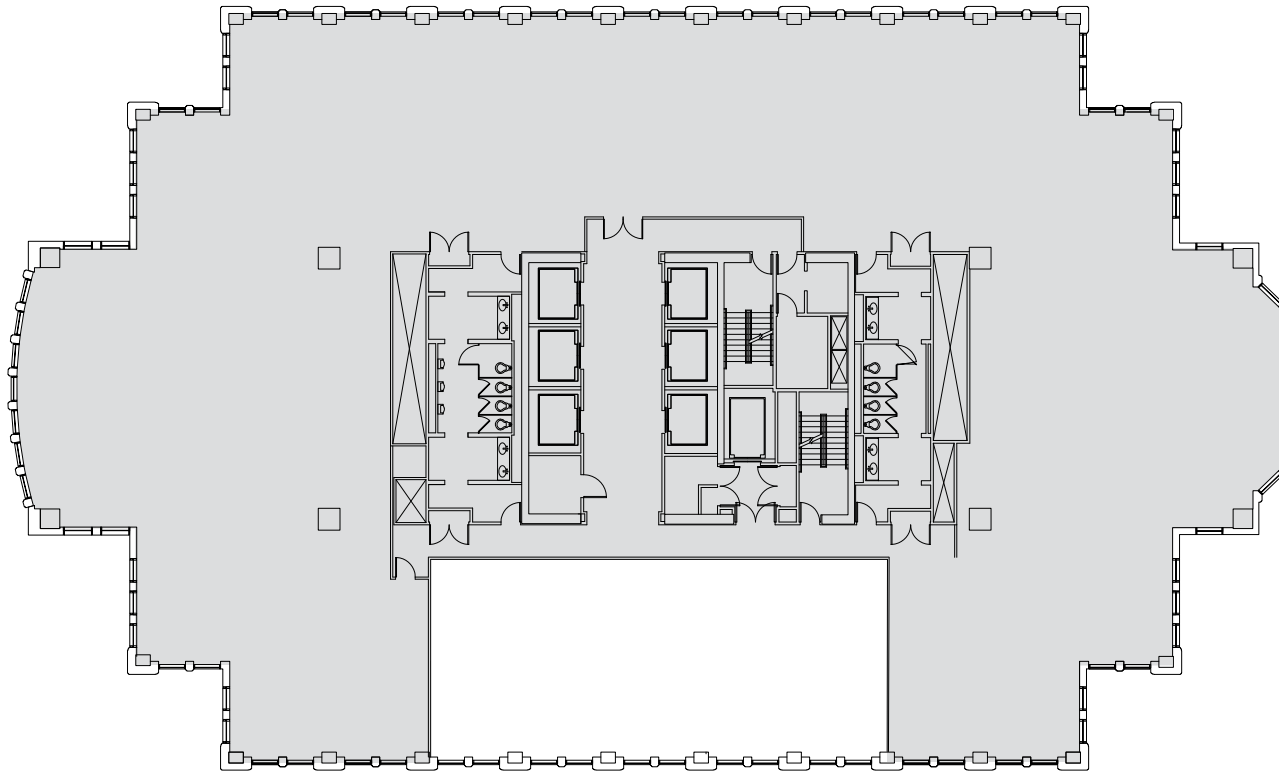

# SUITE 3250

3,366 RSF

**ERIC MYERS**

+1 312 881 7017  
*eric.myers@  
transwestern.com*

**KATIE STEELE**

+1 312 881 7062  
*katie.steele@  
transwestern.com*