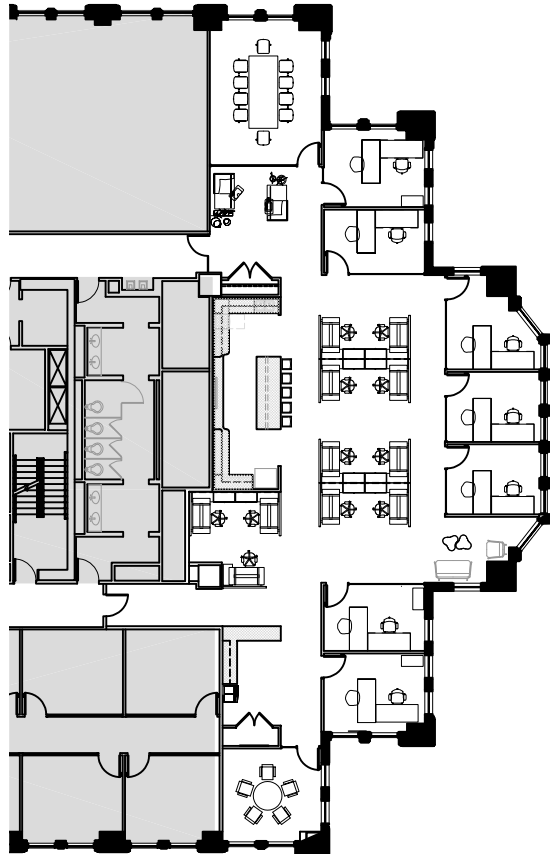

SUITE 2520

4,962 RSF

ERIC MYERS

+1 312 881 7017
eric.myers@transwestern.com

KATIE STEELE

+1 312 881 7062
katie.steele@transwestern.com