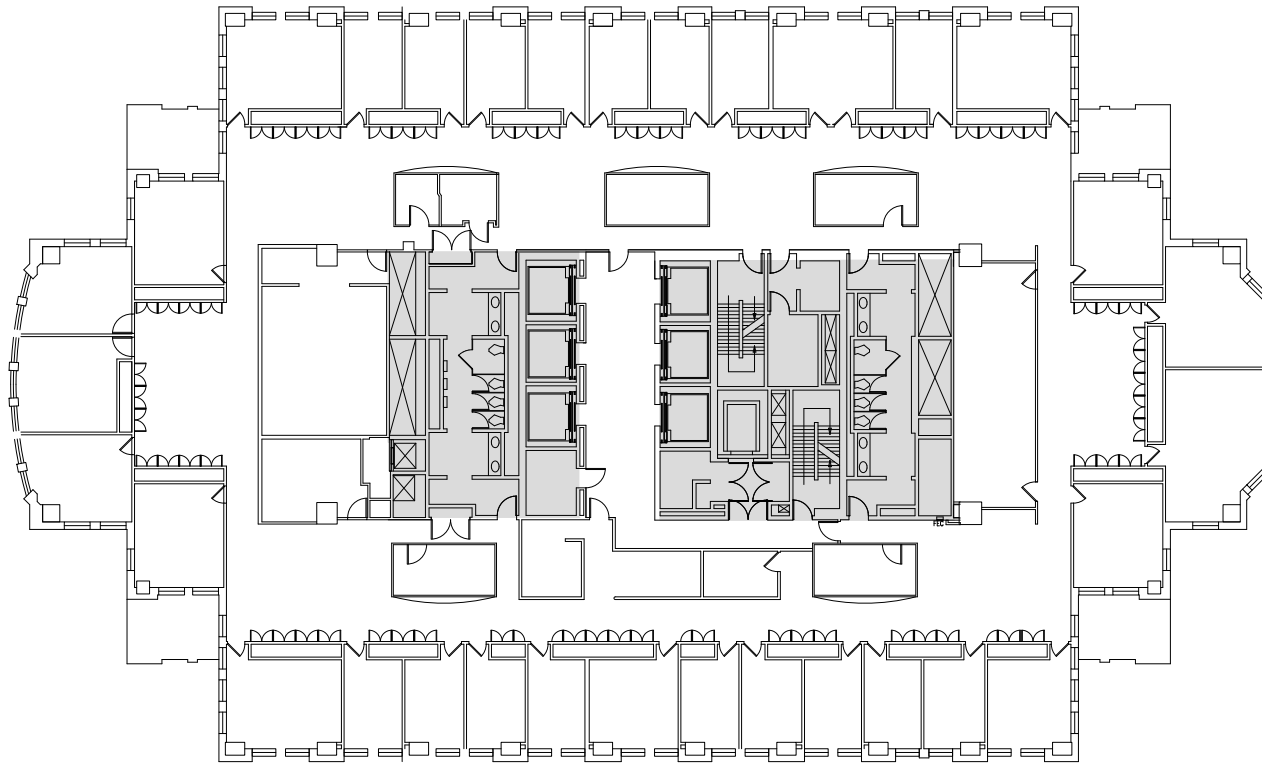

35TH FLOOR

AVAILABLE JANUARY 2026

17,967 RSF

ERIC MYERS

+1 312 881 7017
eric.myers@transwestern.com

KATIE STEELE

+1 312 881 7062
katie.steele@transwestern.com

**NBC
TOWER**