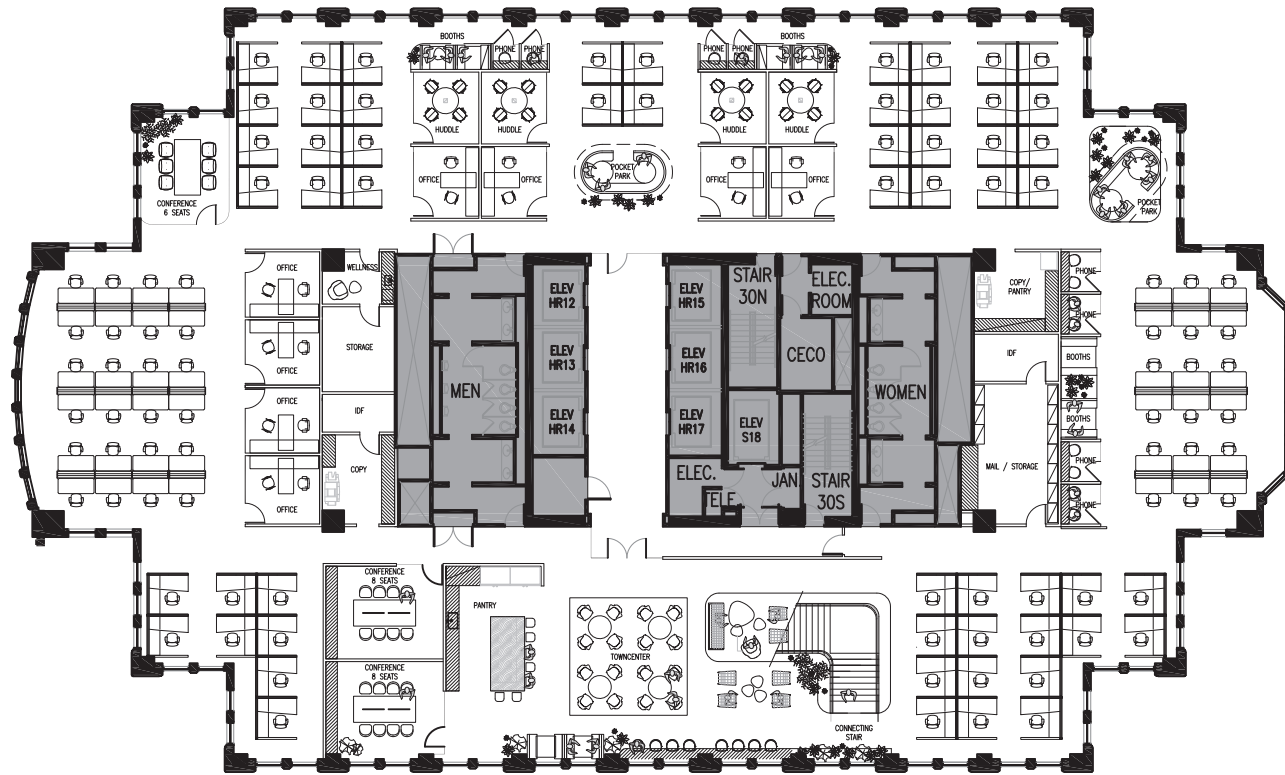

SUITE 3000

16,485 RSF

ERIC MYERS

+1 312 881 7017
eric.myers@transwestern.com

KATIE STEELE

+1 312 881 7062
katie.steele@transwestern.com

[CLICK TO VIEW VIRTUAL TOUR](#)

**NBC
TOWER**