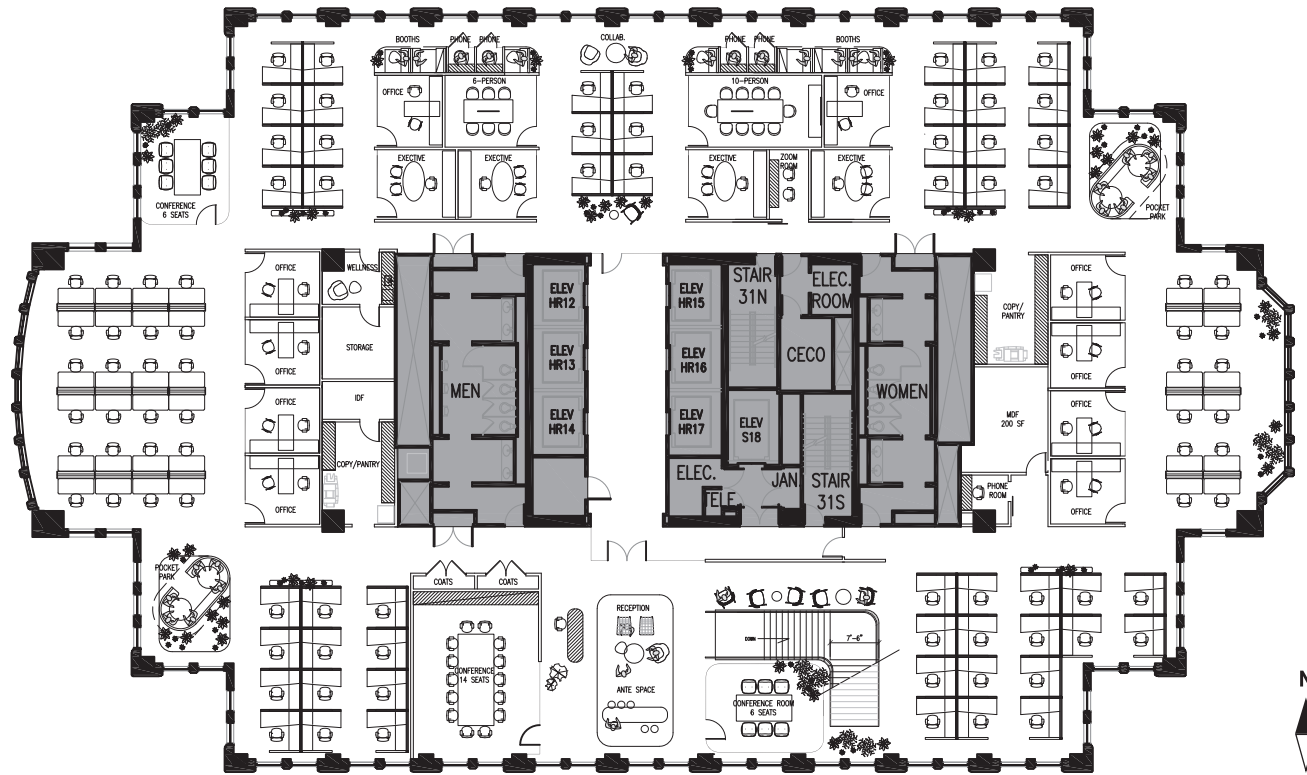

SUITE 3100

18,517 RSF

ERIC MYERS

+1 312 881 7017
eric.myers@transwestern.com

KATIE STEELE

+1 312 881 7062
katie.steele@transwestern.com

[CLICK TO VIEW VIRTUAL TOUR](#)