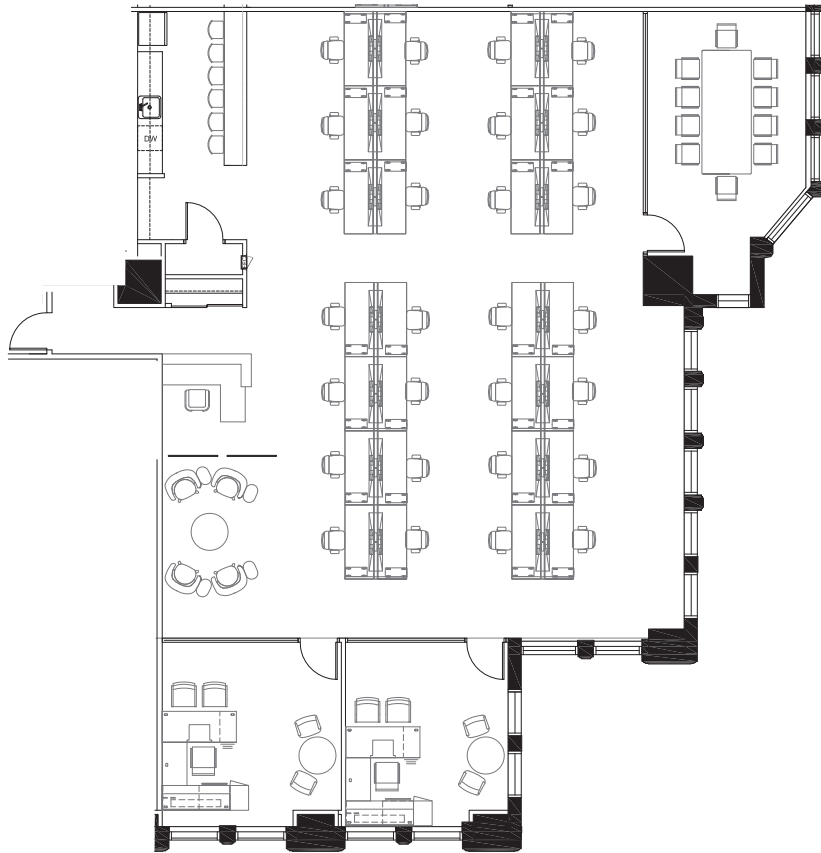

SPEC SUITE 1740

3,692 RSF

ERIC MYERS

+1 312 881 7017
eric.myers@transwestern.com

KATIE STEELE

+1 312 881 7062
katie.steele@transwestern.com