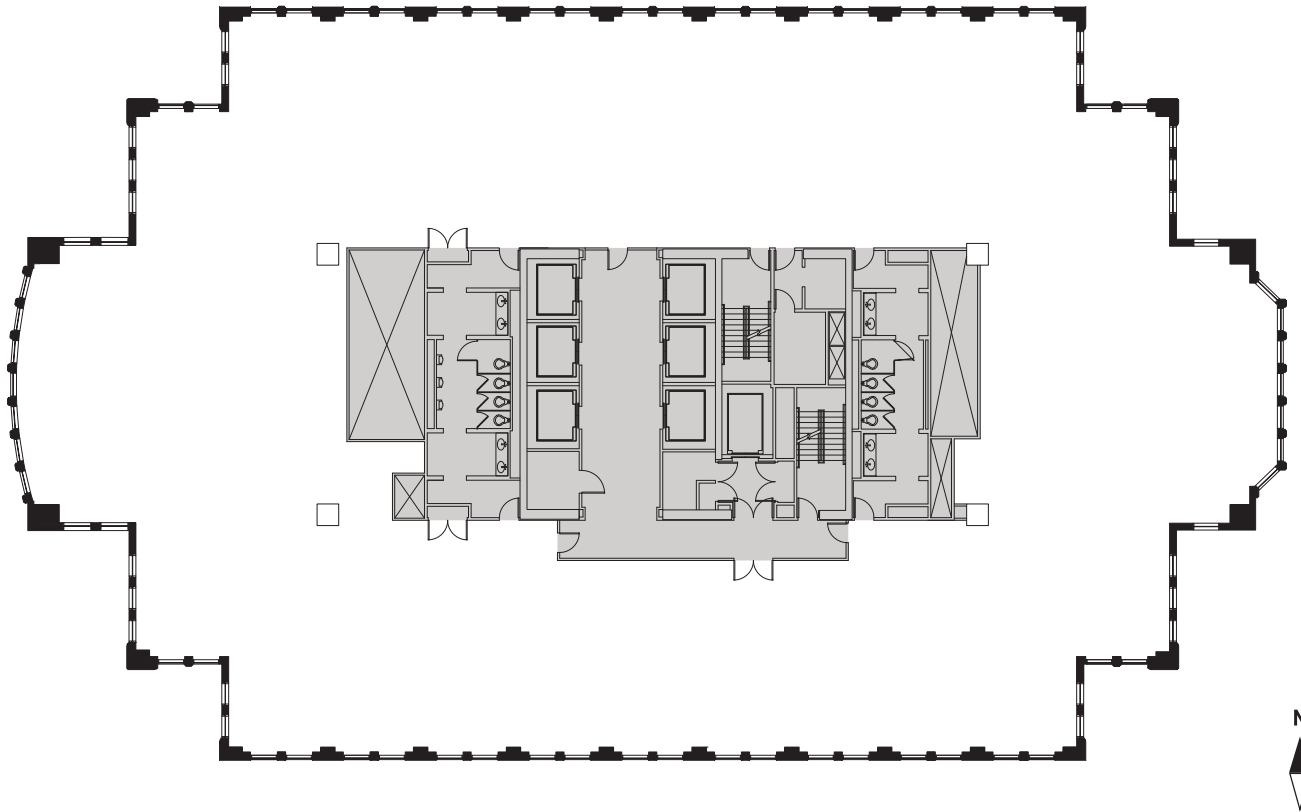

SUITE 2300

18,243 RSF

ERIC MYERS

+1 312 881 7017
eric.myers@transwestern.com

KATIE STEELE

+1 312 881 7062
katie.steele@transwestern.com